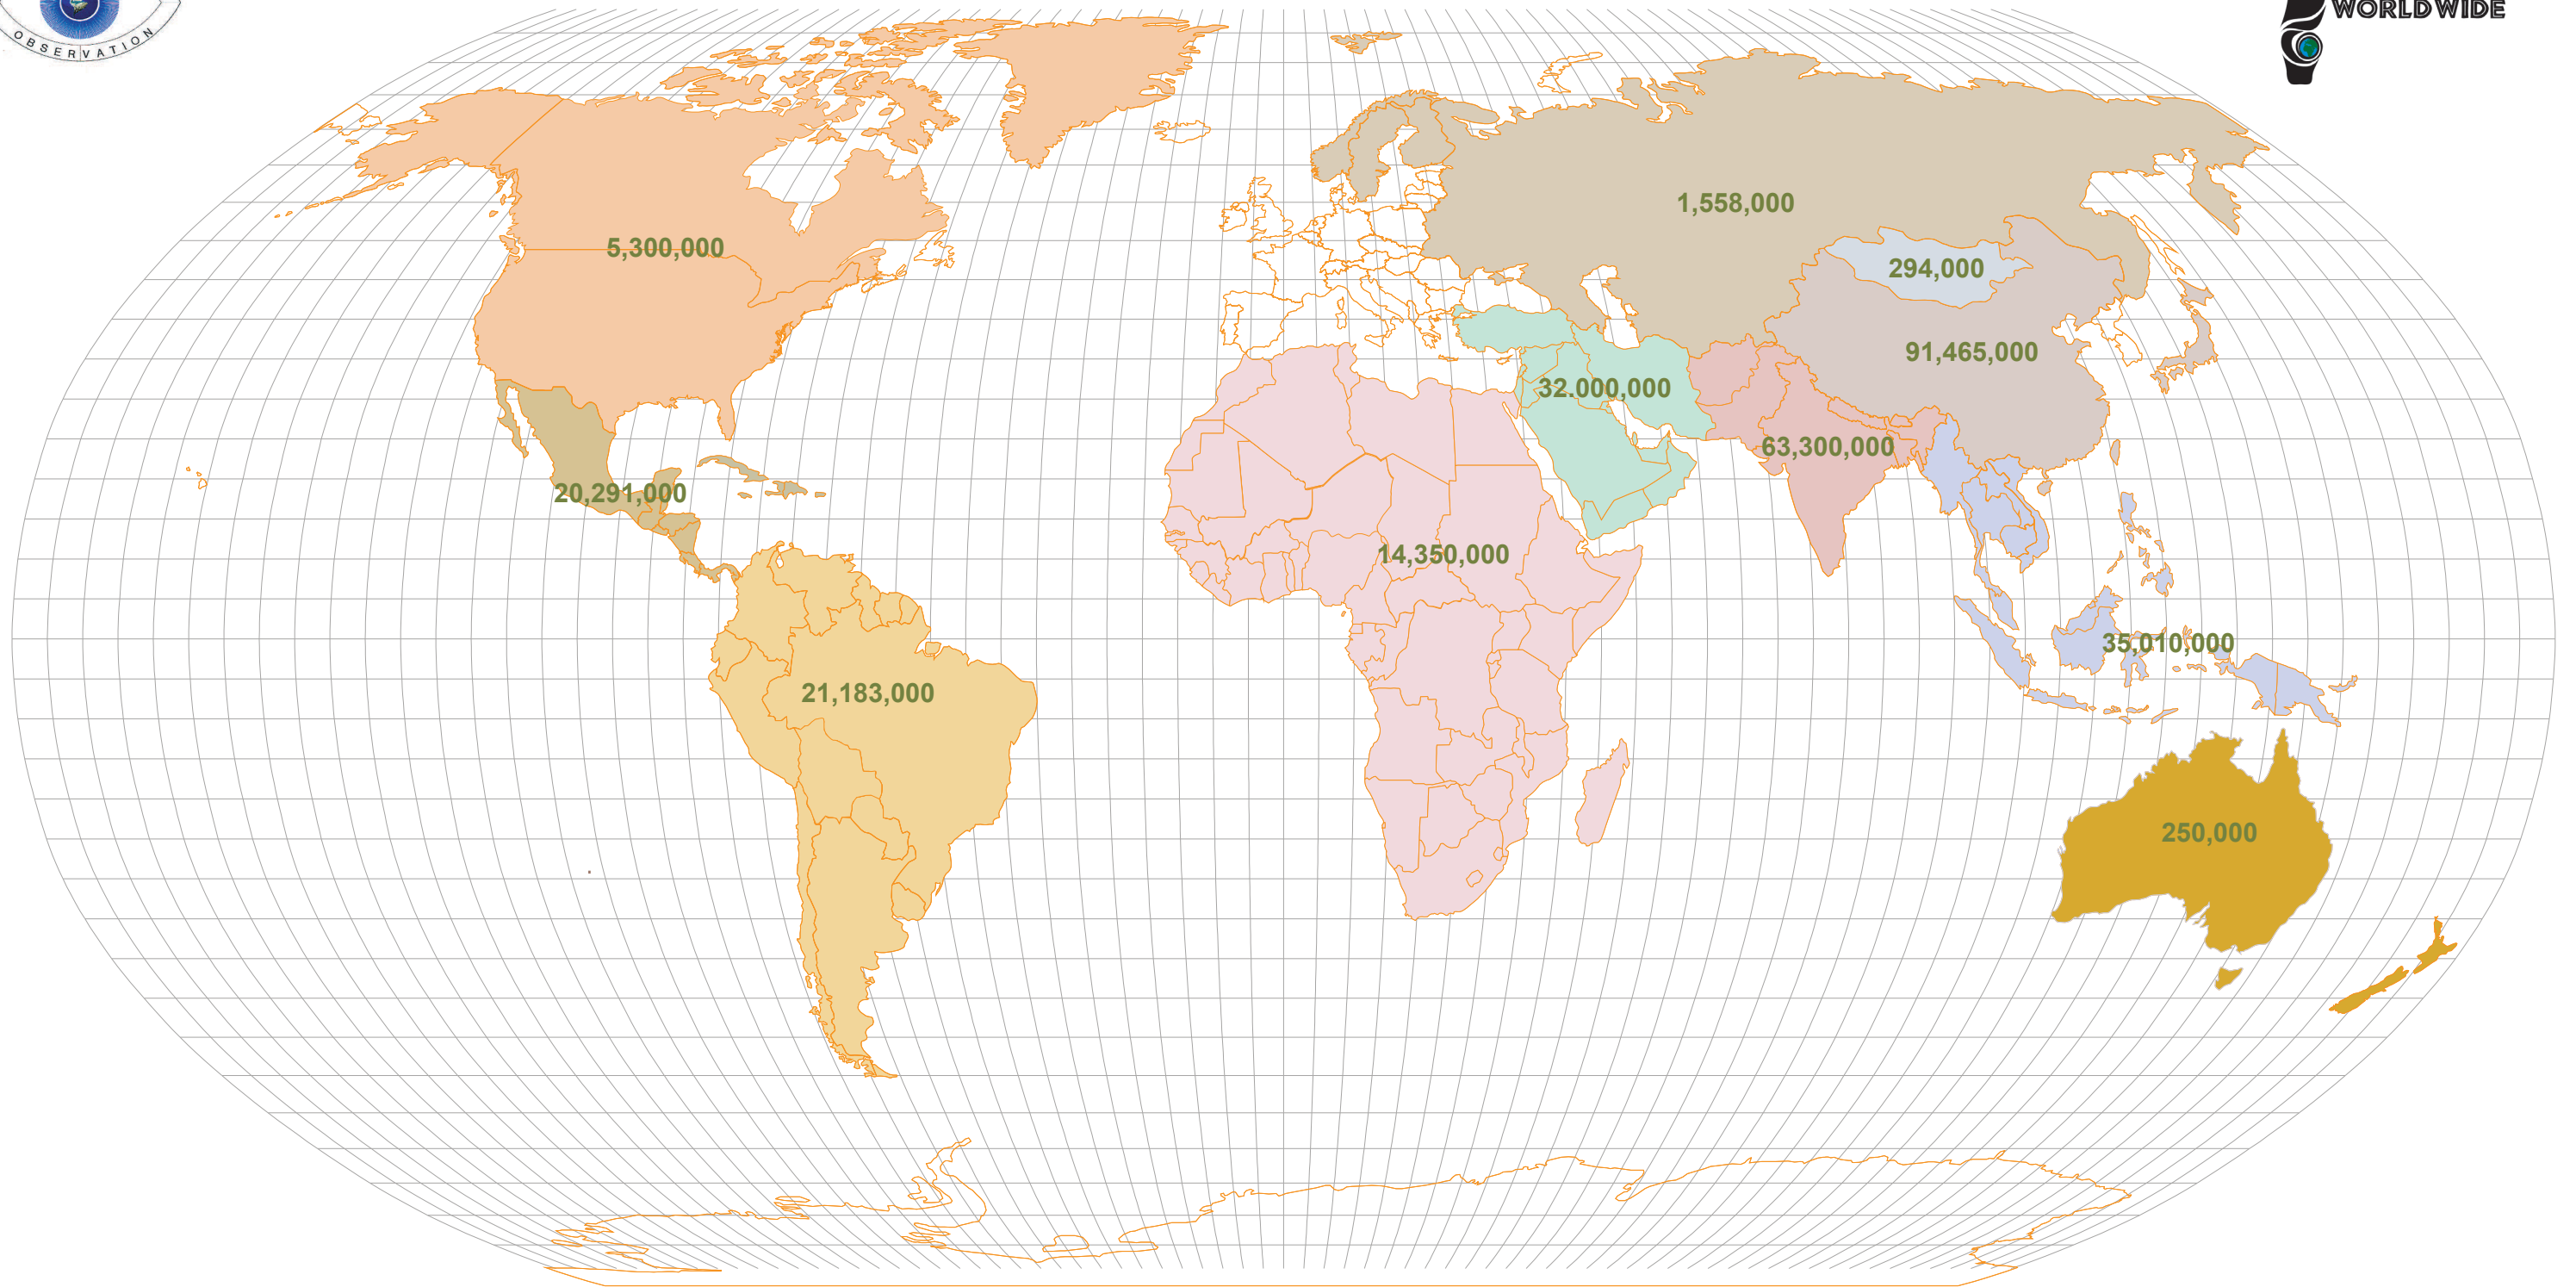

INDIGENOUS PEOPLES

INDIGENOUS PEOPLES, BY REGION

These estimates are drawn from various sources, none claiming to be exhaustive. The total estimate on this map: 285 million. Other global estimates are 250-300 million.

Sources for this map are listed at <http://www.firstpeoplesworldwide.org/mapping.asp>